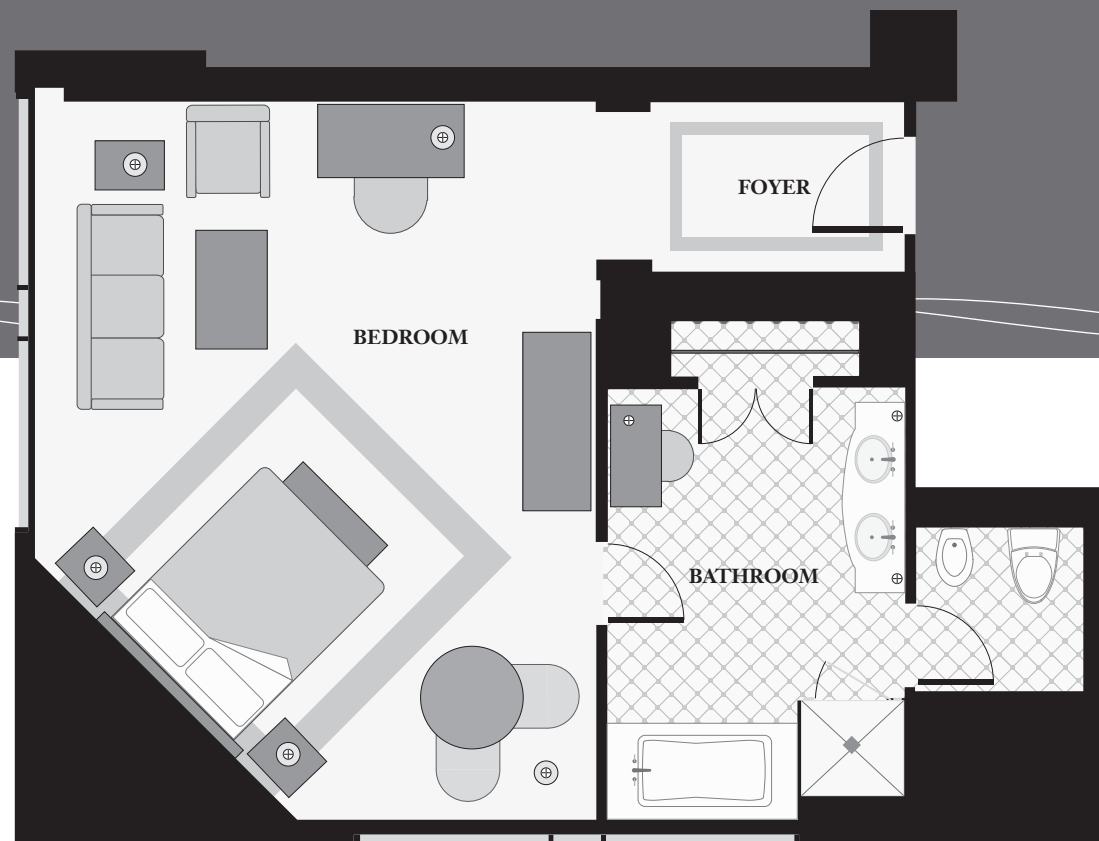

30% Post Consumer Waste Recyclable Paper

CHAIRMAN/PRESIDENTIAL SUITE*
4,075 SQ. FT.

*Chairman Suite faces east, offering a boulevard view. Presidential Suite faces west, offering a sunset view.

WE HAVE INCLUDED EVERY LUXURY – AND INVENTED SOME OF OUR OWN.

Many suites feature “his” and “hers” bathrooms – “his” with a steam shower, “hers” with a soaking whirlpool tub. We’ll maximize your comfort with robes and slippers and separate illuminated makeup/shaving mirrors. And our nightly turndown service is a welcome reminder that a complete staff is always available to assist you. Which makes for luxury accommodations – in every sense of the word.

SALONE SUITE
853 SQ. FT.

EXECUTIVE HOSPITALITY SUITE*
2,515 SQ. FT.

*Two-Bedroom Executive Hospitality – Executive Hospitality Suite connecting to a Deluxe Guest Room.

CYPRESS SUITE
1,525 SQ. FT.

TOWER SUITE*
1,536 SQ. FT.

*Two-Bedroom Tower Suite – Tower Suite connecting to a Deluxe Guest Room.

ONE-BEDROOM PENTHOUSE SUITE*
1,536 SQ. FT.

*One-Bedroom Penthouse Suite can connect to a Tower Deluxe Guest Room.