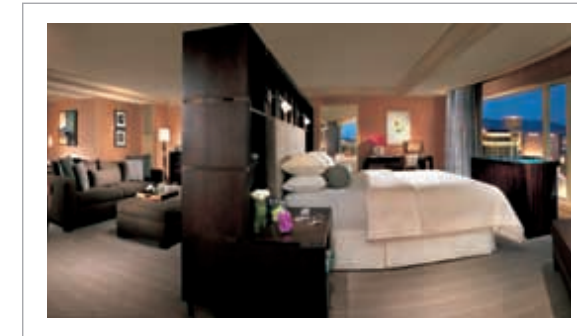

The suites at Bellagio are designed to feel more like an opulent residence than a temporary getaway. Make yourself at home with the utmost in style and convenience, including high-speed internet, whirlpool baths, wet bars with refrigerators, fax machines, separate master bedroom climate control and a vast array of deluxe spa products.

Many suites feature “his” and “hers” bathrooms – “his” with a steam shower, “hers” with a soaking whirlpool tub. We’ll maximize your comfort with robes and slippers and separate illuminated makeup/shaving mirrors. And our nightly turndown service is a welcome reminder that a complete staff is always available to assist you. Which makes for luxury accommodations – in every sense of the word.

SALONE SUITE
853 SQ. FT.

EXECUTIVE HOSPITALITY SUITE*
2,515 SQ. FT.

*Two-Bedroom Executive Hospitality – Executive Hospitality Suite connecting to a Deluxe Guest Room.

CYPRESS SUITE
1,525 SQ. FT.

TOWER SUITE*
1,536 SQ. FT.