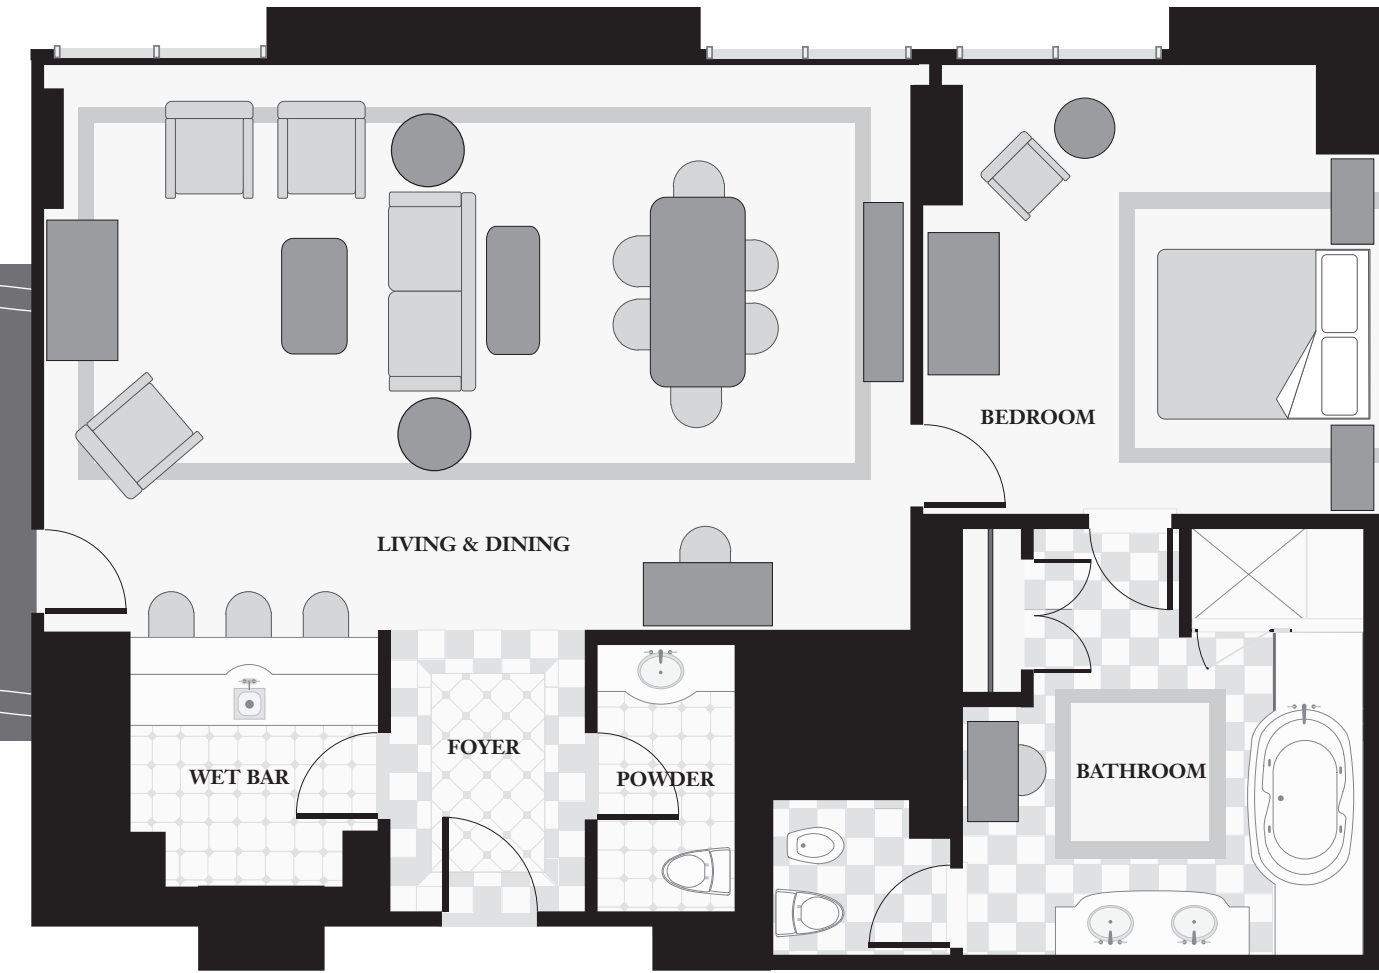

30% Post Consumer Waste Recyclable Paper

CHAIRMAN/PRESIDENTIAL SUITE*
4,075 SQ. FT.

*Chairman Suite faces east, offering a boulevard view. Presidential Suite faces west, offering a sunset view.

WE HAVE INCLUDED EVERY LUXURY – AND INVENTED SOME OF OUR OWN.

Many suites feature “his” and “hers” bathrooms – “his” with a steam shower, “hers” with a soaking whirlpool tub. We’ll maximize your comfort with robes and slippers and separate illuminated makeup/shaving mirrors. And our nightly turndown service is a welcome reminder that a complete staff is always available to assist you. Which makes for luxury accommodations – in every sense of the word.

SALONE SUITE
853 SQ. FT.

EXECUTIVE HOSPITALITY SUITE*
2,515 SQ. FT.

*Two-Bedroom Executive Hospitality – Executive Hospitality Suite connecting to a Deluxe Guest Room.

CYPRESS SUITE
1,525 SQ. FT.

TOWER SUITE*
1,536 SQ. FT.

*Two-Bedroom Tower Suite – Tower Suite connecting to a Deluxe Guest Room.

ONE-BEDROOM PENTHOUSE SUITE*
1,536 SQ. FT.

*One-Bedroom Penthouse Suite can connect to a Tower Deluxe Guest Room.