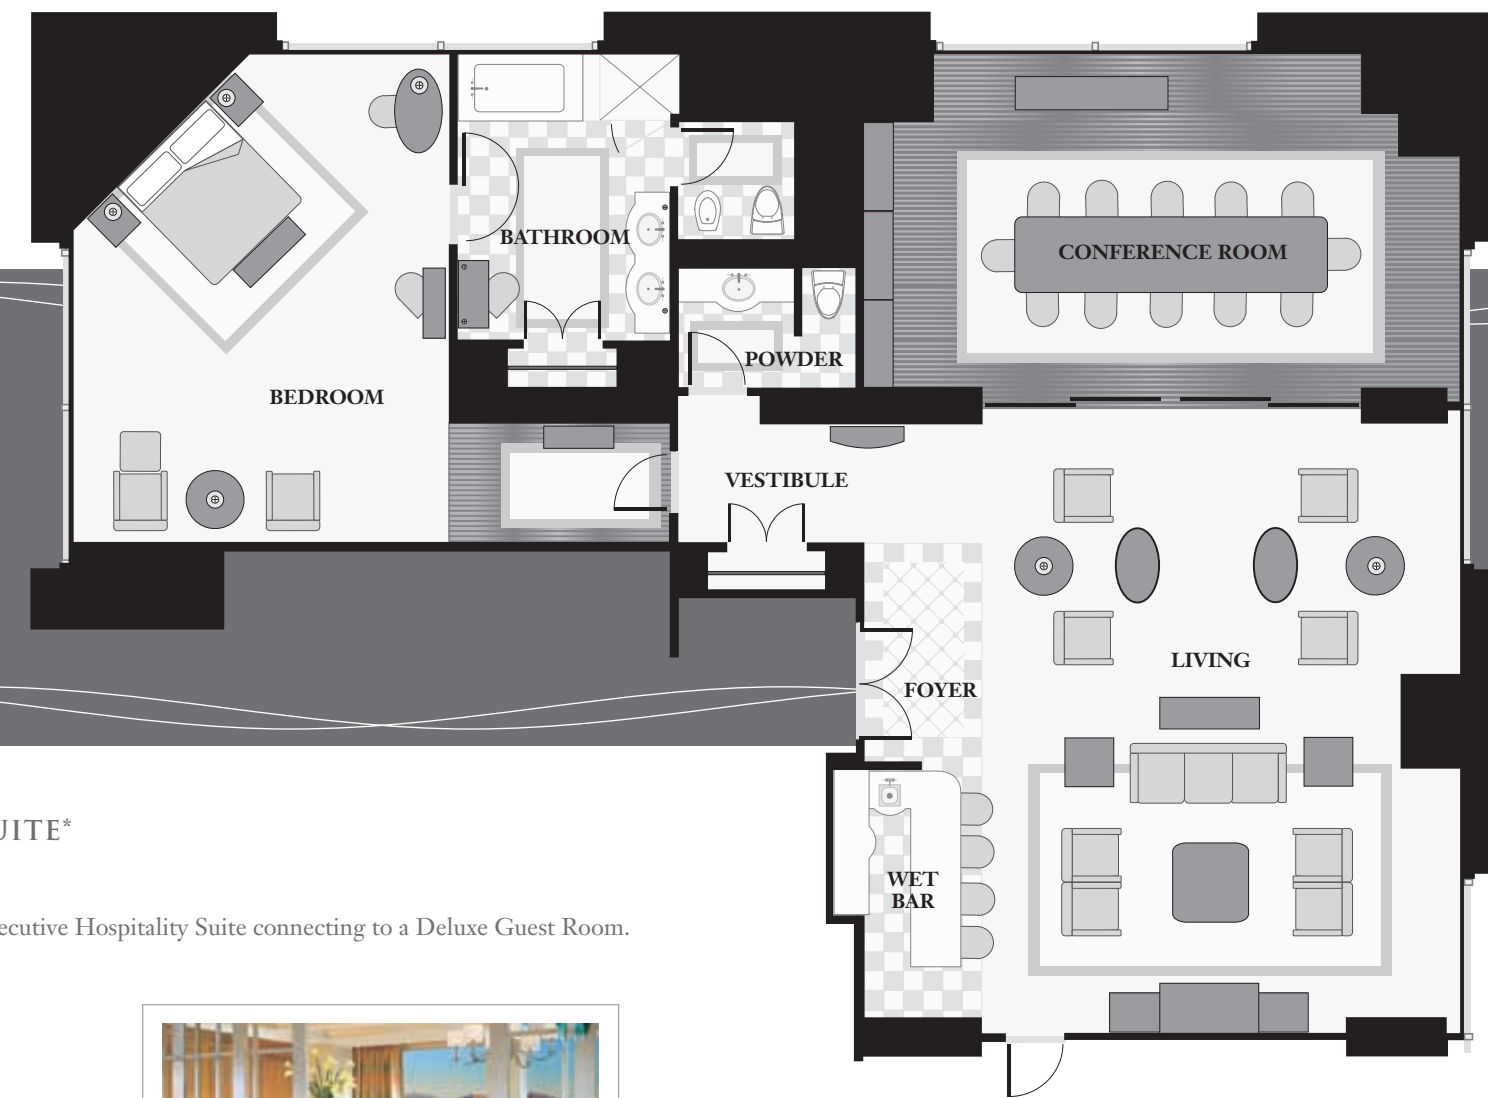

30% Post Consumer Waste Recyclable Paper

CHAIRMAN/PRESIDENTIAL SUITE*
4,075 SQ. FT.

*Chairman Suite faces east, offering a boulevard view. Presidential Suite faces west, offering a sunset view.

WE HAVE INCLUDED EVERY LUXURY – AND INVENTED SOME OF OUR OWN.

The suites at Bellagio are designed to feel more like an opulent residence than a temporary getaway. Make yourself at home with the utmost in style and convenience, including high-speed internet, whirlpool baths, wet bars with refrigerators, fax machines, separate master bedroom climate control and a vast array of deluxe spa products.

Many suites feature “his” and “hers” bathrooms – “his” with a steam shower, “hers” with a soaking whirlpool tub. We’ll maximize your comfort with robes and slippers and separate illuminated makeup/shaving mirrors. And our nightly turndown service is a welcome reminder that a complete staff is always available to assist you. Which makes for luxury accommodations – in every sense of the word.

SALONE SUITE
853 SQ. FT.

EXECUTIVE HOSPITALITY SUITE*
2,515 SQ. FT.

*Two-Bedroom Executive Hospitality – Executive Hospitality Suite connecting to a Deluxe Guest Room.

CYPRESS SUITE
1,525 SQ. FT.

TOWER SUITE*
1,536 SQ. FT.