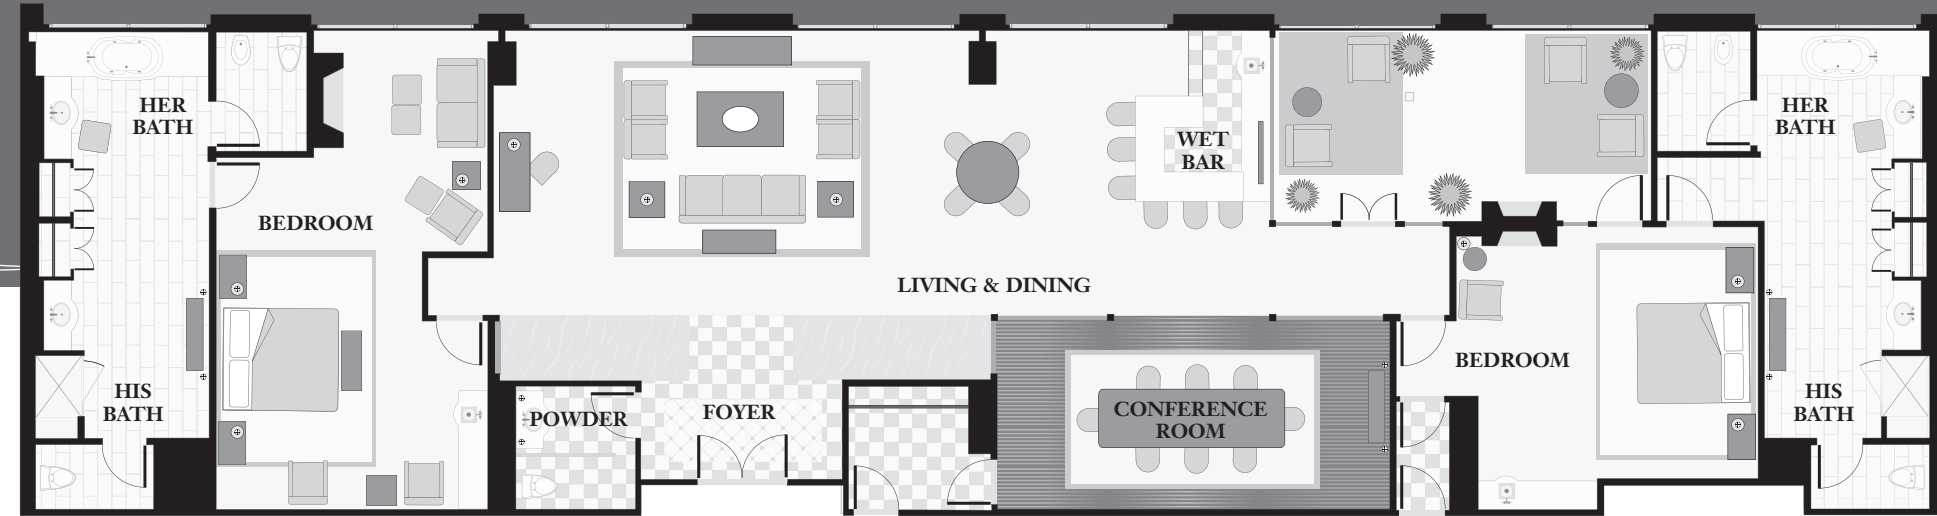

30% Post Consumer Waste Recyclable Paper

CHAIRMAN/PRESIDENTIAL SUITE*
4,075 SQ. FT.

*Chairman Suite faces east, offering a boulevard view. Presidential Suite faces west, offering a sunset view.

WE HAVE INCLUDED EVERY LUXURY – AND INVENTED SOME OF OUR OWN.

Many suites feature “his” and “hers” bathrooms – “his” with a steam shower, “hers” with a soaking whirlpool tub. We’ll maximize your comfort with robes and slippers and separate illuminated makeup/shaving mirrors. And our nightly turndown service is a welcome reminder that a complete staff is always available to assist you. Which makes for luxury accommodations – in every sense of the word.

SALONE SUITE
853 SQ. FT.

EXECUTIVE HOSPITALITY SUITE*
2,515 SQ. FT.

*Two-Bedroom Executive Hospitality – Executive Hospitality Suite connecting to a Deluxe Guest Room.

CYPRESS SUITE
1,525 SQ. FT.

TOWER SUITE*
1,536 SQ. FT.

*Two-Bedroom Tower Suite – Tower Suite connecting to a Deluxe Guest Room.

ONE-BEDROOM PENTHOUSE SUITE*
1,536 SQ. FT.

*One-Bedroom Penthouse Suite can connect to a Tower Deluxe Guest Room.