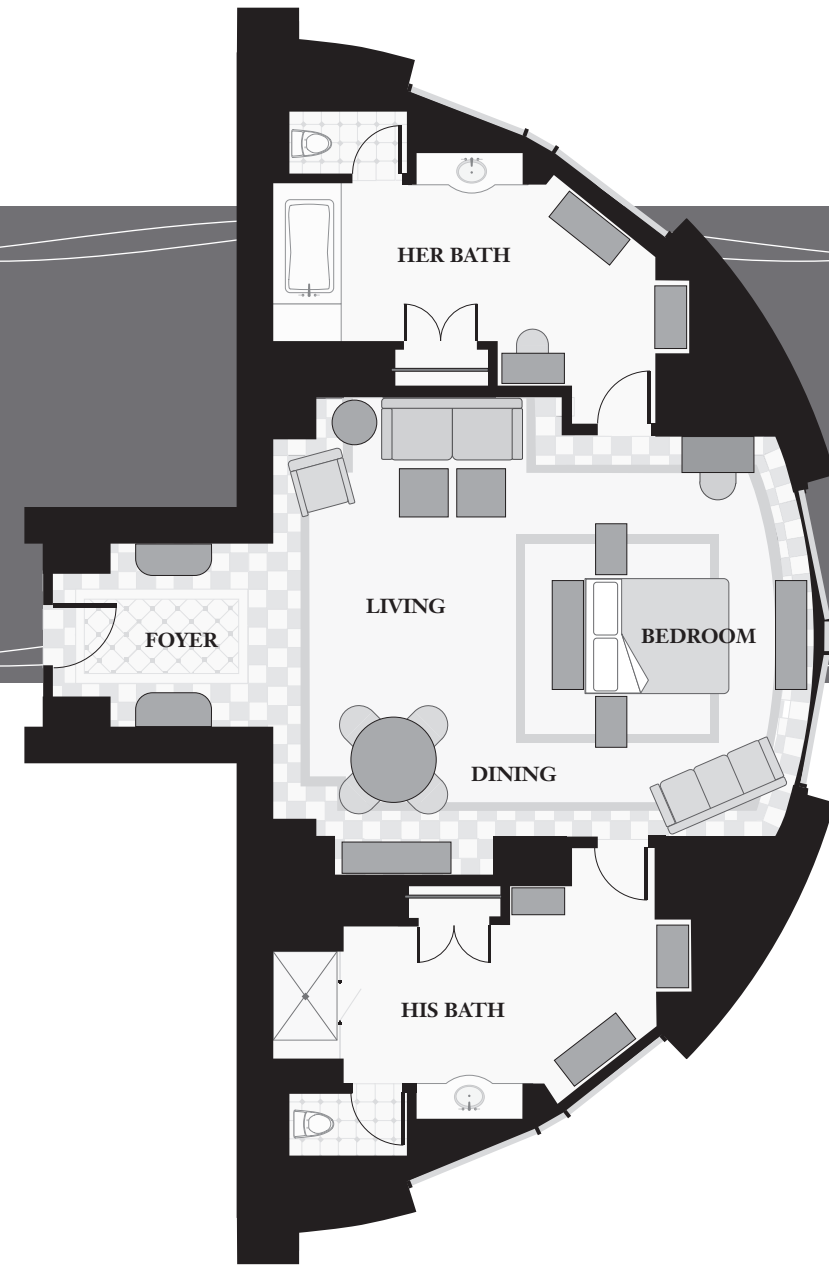

30% Post Consumer Waste Recyclable Paper

CHAIRMAN/PRESIDENTIAL SUITE*
4,075 SQ. FT.

*Chairman Suite faces east, offering a boulevard view. Presidential Suite faces west, offering a sunset view.

WE HAVE INCLUDED EVERY LUXURY – AND INVENTED SOME OF OUR OWN.

Many suites feature “his” and “hers” bathrooms – “his” with a steam shower, “hers” with a soaking whirlpool tub. We’ll maximize your comfort with robes and slippers and separate illuminated makeup/shaving mirrors. And our nightly turndown service is a welcome reminder that a complete staff is always available to assist you. Which makes for luxury accommodations – in every sense of the word.

SALONE SUITE
853 SQ. FT.

EXECUTIVE HOSPITALITY SUITE*
2,515 SQ. FT.

*Two-Bedroom Executive Hospitality – Executive Hospitality Suite connecting to a Deluxe Guest Room.

CYPRESS SUITE
1,525 SQ. FT.

TOWER SUITE*
1,536 SQ. FT.

*Two-Bedroom Tower Suite – Tower Suite connecting to a Deluxe Guest Room.

ONE-BEDROOM PENTHOUSE SUITE*
1,536 SQ. FT.

*One-Bedroom Penthouse Suite can connect to a Tower Deluxe Guest Room.