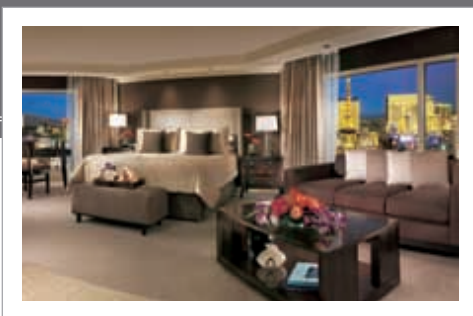

30% Post Consumer Waste Recyclable Paper

CHAIRMAN/PRESIDENTIAL SUITE*
4,075 SQ. FT.

*Chairman Suite faces east, offering a boulevard view. Presidential Suite faces west, offering a sunset view.

WE HAVE INCLUDED EVERY LUXURY – AND INVENTED SOME OF OUR OWN.

The suites at Bellagio are designed to feel more like an opulent residence than a temporary getaway. Make yourself at home with the utmost in style and convenience, including high-speed internet, whirlpool baths, wet bars with refrigerators, fax machines, separate master bedroom climate control and a vast array of deluxe spa products.

Many suites feature “his” and “hers” bathrooms – “his” with a steam shower, “hers” with a soaking whirlpool tub. We’ll maximize your comfort with robes and slippers and separate illuminated makeup/shaving mirrors. And our nightly turndown service is a welcome reminder that a complete staff is always available to assist you. Which makes for luxury accommodations – in every sense of the word.

SALONE SUITE
853 SQ. FT.

EXECUTIVE HOSPITALITY SUITE*
2,515 SQ. FT.

*Two-Bedroom Executive Hospitality – Executive Hospitality Suite connecting to a Deluxe Guest Room.

CYPRESS SUITE
1,525 SQ. FT.

TOWER SUITE*
1,536 SQ. FT.